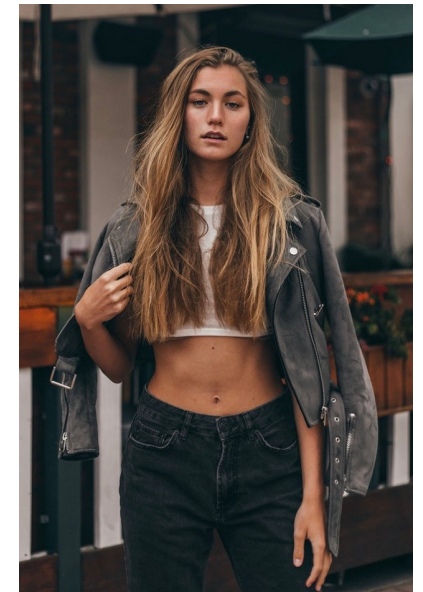

## EMILY

Height 178cm/5'10" Bust 81cm/32" Waist 62cm/24.5" Hips 89cm/35"  
Dress 2-4 US Shoe 9.5 US Hair Dark Blonde Eyes Blue

WILLOW  
MODEL MANAGEMENT

206 W. 4th Street, Suite 425, Santa Ana, CA 92701  
949-232-6978 | [info@willowmodelmanagement.com](mailto:info@willowmodelmanagement.com)