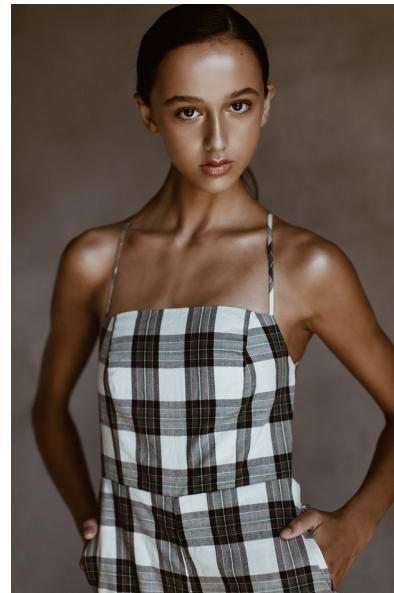

SARA

Height 178cm/5'10" Bust 81cm/32" Waist 59cm/23" Hips 84cm/33"

Dress 2 US Shoe 8 US Hair Brown Eyes Brown

WILLOW
MODEL MANAGEMENT

206 W. 4th Street, Suite 425, Santa Ana, CA 92701
949-232-6978 | info@willowmodelmanagement.com