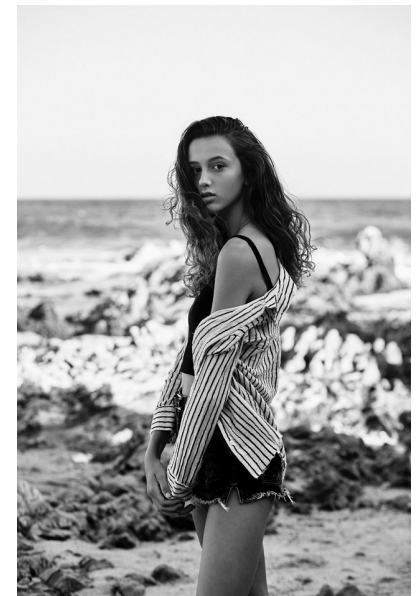

SARA

Height 178cm/5'10" Bust 81cm/32" Waist 59cm/23" Hips 84cm/33"

Dress 2 US Shoe 8 US Hair Brown Eyes Brown

WILLOW
MODEL MANAGEMENT

206 W. 4th Street, Suite 425, Santa Ana, CA 92701
949-232-6978 | info@willowmodelmanagement.com