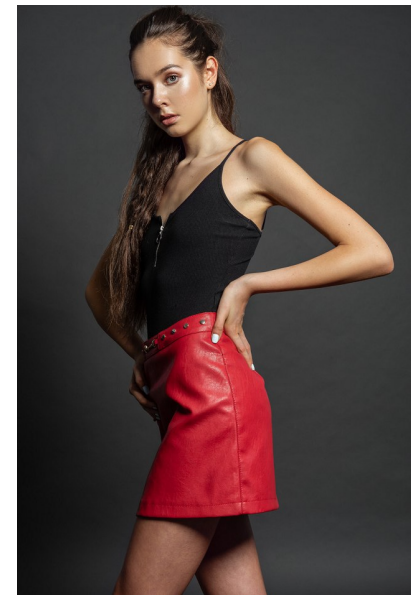

AMBER G.

Height 178cm/5'10" Bust 81cm/32" Waist 66cm/26" Hips 89cm/35"
Dress 2 US Shoe 9.5 US Hair Brown Eyes Green

WILLOW
MODEL MANAGEMENT

206 W. 4th Street, Suite 425, Santa Ana, CA 92701
949-232-6978 | info@willowmodelmanagement.com