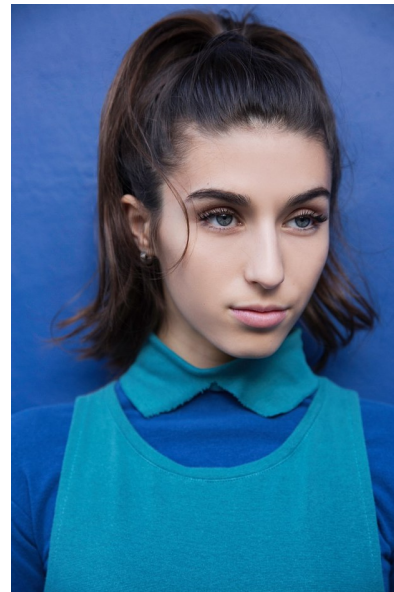

## MACKENZIE

Height 168cm/5'6" Bust 81cm/32" Waist 58cm/23" Hips 84cm/33"  
Dress 0-2 US Shoe 7.5 US (kids) Hair Dark Brown Eyes Blue/Grey

WILLOW  
MODEL MANAGEMENT

206 W. 4th Street, Suite 425, Santa Ana, CA 92701  
949-232-6978 | [info@willowmodelmanagement.com](mailto:info@willowmodelmanagement.com)