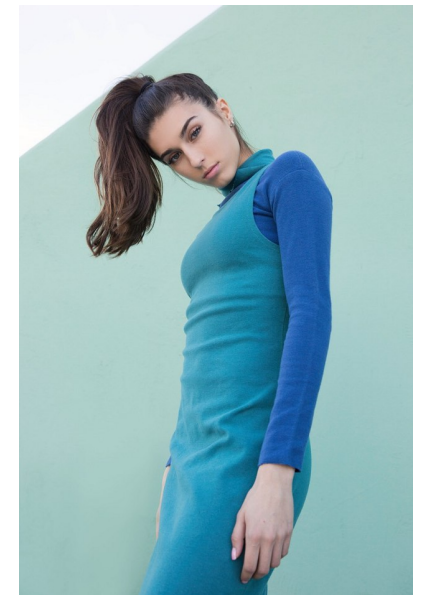

## MACKENZIE

Height 168cm/5'6" Bust 81cm/32" Waist 58cm/23" Hips 84cm/33"  
Dress 0-2 US Shoe 7.5 US (kids) Hair Dark Brown Eyes Blue/Grey

WILLOW  
MODEL MANAGEMENT

206 W. 4th Street, Suite 425, Santa Ana, CA 92701  
949-232-6978 | [info@willowmodelmanagement.com](mailto:info@willowmodelmanagement.com)