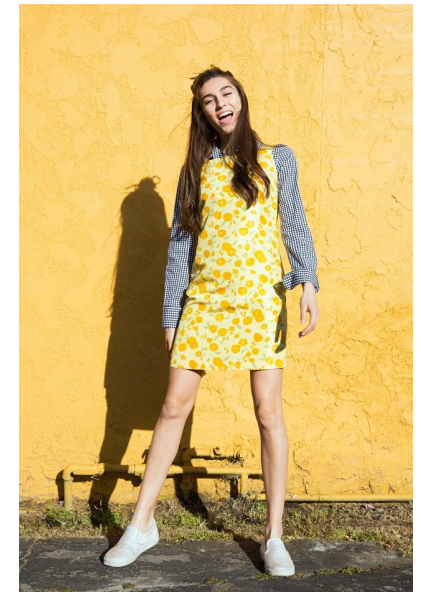

## MACKENZIE

Height 168cm/5'6" Bust 81cm/32" Waist 58cm/23" Hips 84cm/33"  
Dress 0-2 US Shoe 7.5 US (kids) Hair Dark Brown Eyes Blue/Grey

WILLOW  
MODEL MANAGEMENT

206 W. 4th Street, Suite 425, Santa Ana, CA 92701  
949-232-6978 | [info@willowmodelmanagement.com](mailto:info@willowmodelmanagement.com)