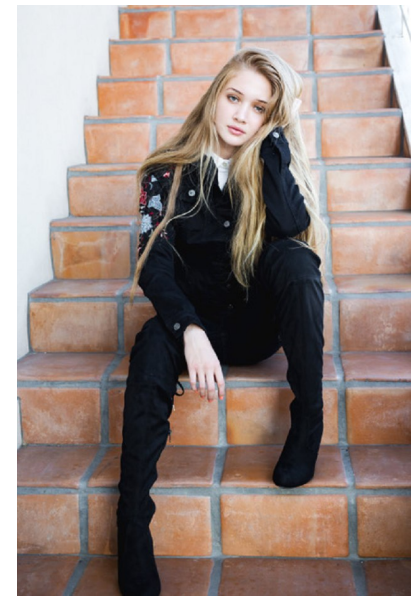

KYLEE

Height 168cm/5'6" Bust 76cm/30" Waist 61cm/24" Hips 86cm/34"
Dress 0-2 US Shoe 7 US Hair Blonde Eyes Green

WILLOW
MODEL MANAGEMENT

206 W. 4th Street, Suite 425, Santa Ana, CA 92701
949-232-6978 | info@willowmodelmanagement.com