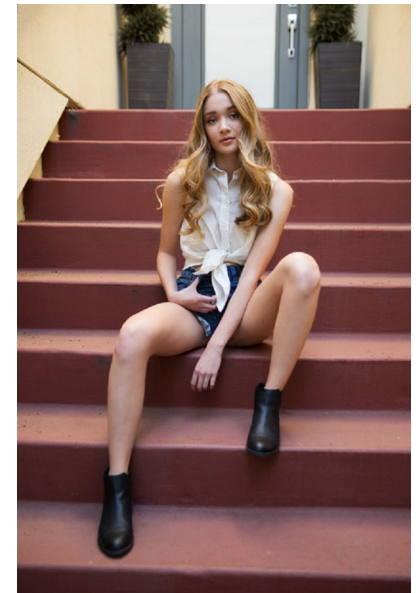

KYLEE

Height 168cm/5'6" Bust 76cm/30" Waist 61cm/24" Hips 86cm/34"
Dress 0-2 US Shoe 7 US Hair Blonde Eyes Green

WILLOW
MODEL MANAGEMENT

206 W. 4th Street, Suite 425, Santa Ana, CA 92701
949-232-6978 | info@willowmodelmanagement.com