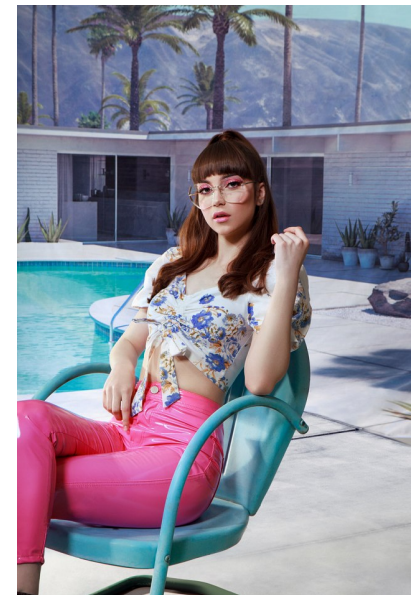

KATY

Height 177cm/5'9.5" Bust 81cm/32" Waist 63cm/25" Hips 89cm/35"
Dress 2 US Shoe 8.5 US Hair Brown Eyes Hazel

WILLOW
MODEL MANAGEMENT

206 W. 4th Street, Suite 425, Santa Ana, CA 92701
949-232-6978 | info@willowmodelmanagement.com