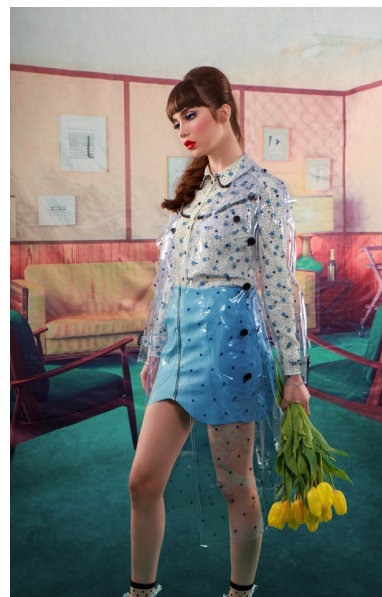

KATY

Height 177cm/5'9.5" Bust 81cm/32" Waist 63cm/25" Hips 89cm/35"
Dress 2 US Shoe 8.5 US Hair Brown Eyes Hazel

WILLOW
MODEL MANAGEMENT

26341 Jefferson Ave. Suite F, Murrieta CA 92562
951-600-7000 | info@willowmodelmanagement.com