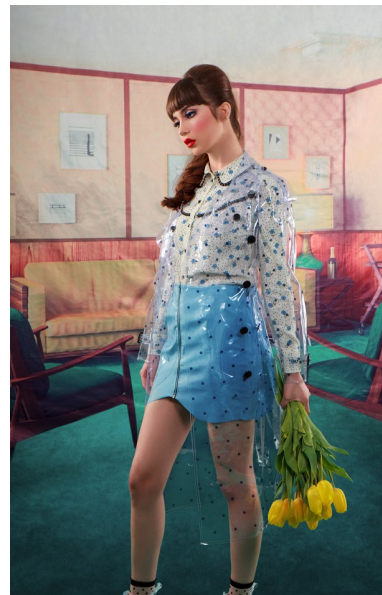

KATY

Height 177cm/5'9.5" Bust 81cm/32" Waist 63cm/25" Hips 89cm/35"
Dress 2 US Shoe 8.5 US Hair Brown Eyes Hazel

WILLOW
MODEL MANAGEMENT

206 W. 4th Street, Suite 425, Santa Ana, CA 92701
949-232-6978 | info@willowmodelmanagement.com