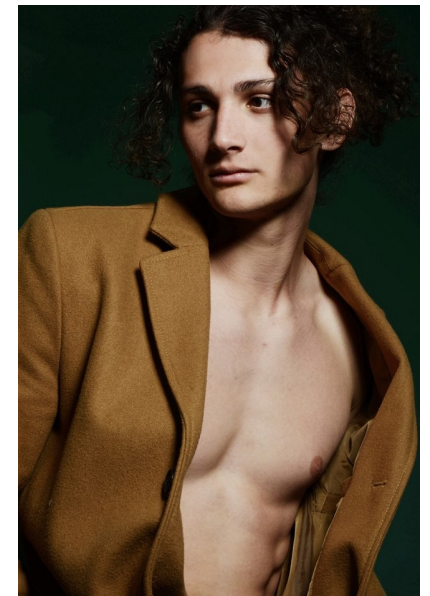

JOSHUA

Height 188cm/6'2" Waist 81cm/32" Inseam 81cm/32" Shoe 10.5 US
Hair Brown Eyes Brown

WILLOW
MODEL MANAGEMENT

206 W. 4th Street, Suite 425, Santa Ana, CA 92701
949-232-6978 | info@willowmodelmanagement.com