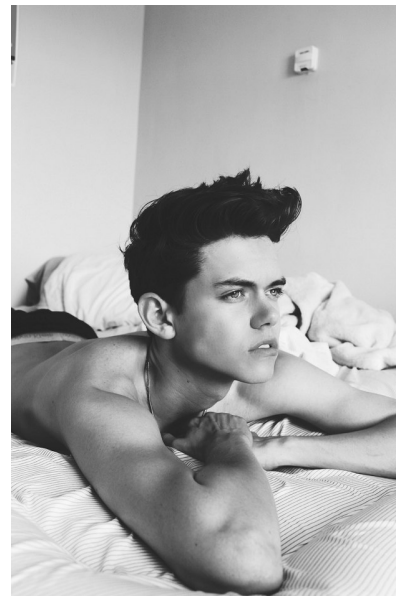

TYLER

Height 185cm/6'1" Waist 76cm/30" Inseam 81cm/32" Shoe 10.5 US
Hair Brown Eyes Green

WILLOW
MODEL MANAGEMENT

206 W. 4th Street, Suite 425, Santa Ana, CA 92701
949-232-6978 | info@willowmodelmanagement.com