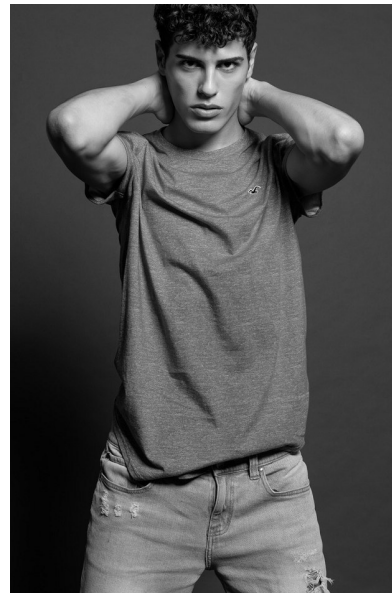

HAMZEH

Height 188cm/6'2" Waist 81cm/32" Inseam 86cm/34" Shoe 10.5 US
Hair Brown Eyes Hazel

26341 Jefferson Ave. Suite F, Murrieta CA 92562
951-600-7000 | info@willowmodelmanagement.com