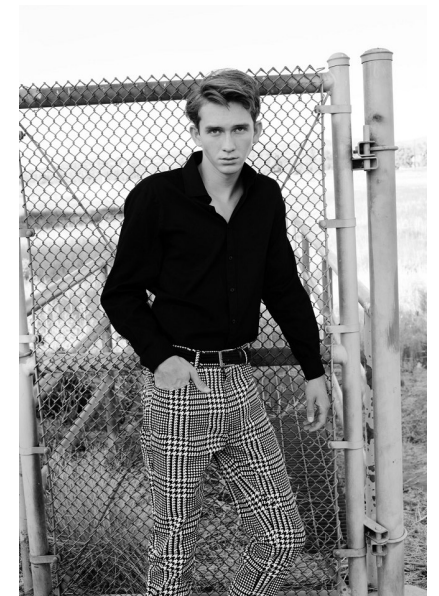

KADEN

Height 183cm/6'0" Waist 76cm/30" Inseam 81cm/32" Shoe 10 US
Hair Light Brown Eyes Blue

206 W. 4th Street, Suite 425, Santa Ana, CA 92701
949-232-6978 | info@willowmodelmanagement.com