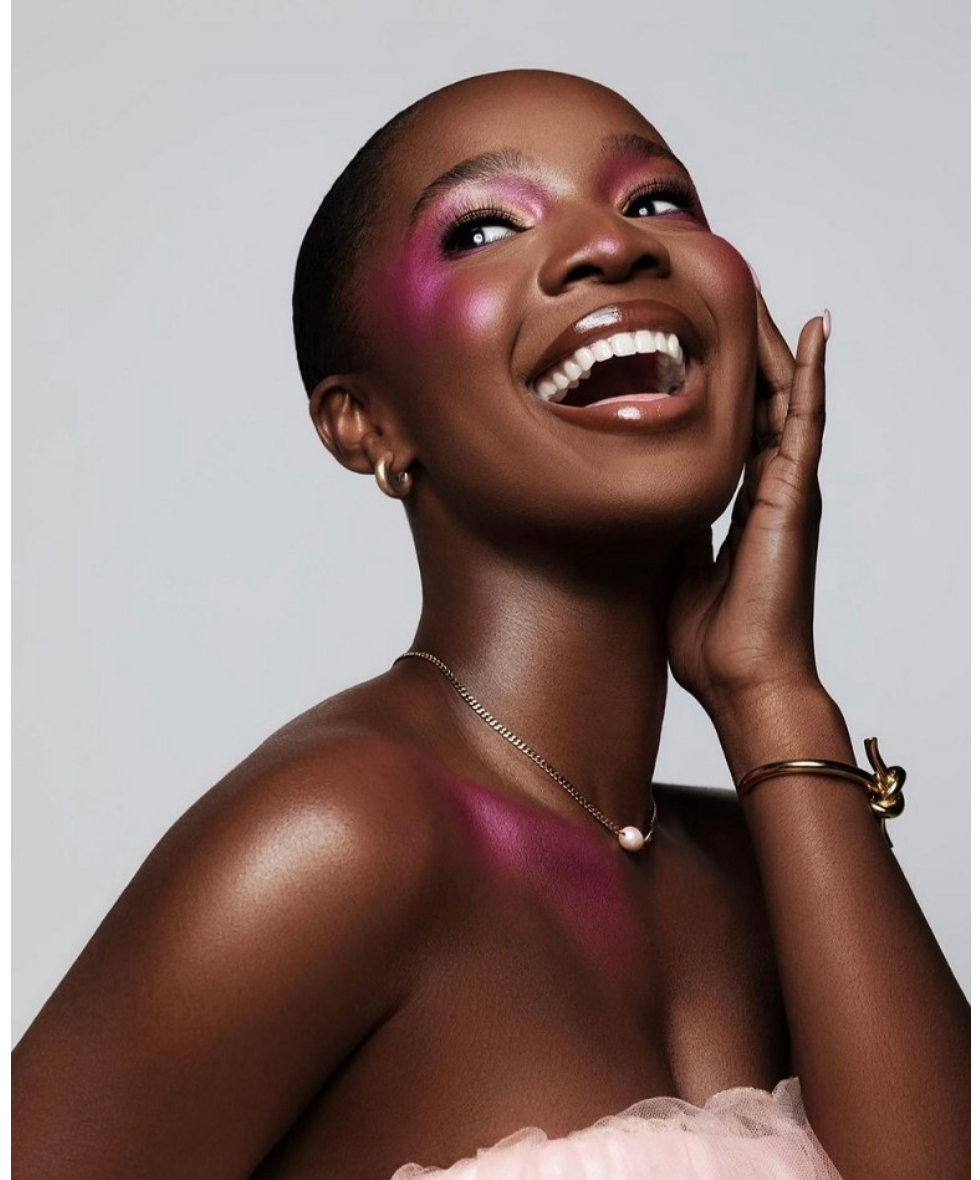

AYOMIDE

Height 170cm/5'7" Bust 86cm/34" Waist 61cm/24" Hips 89cm/35" Shoe 9 US Hair Black Eyes Brown