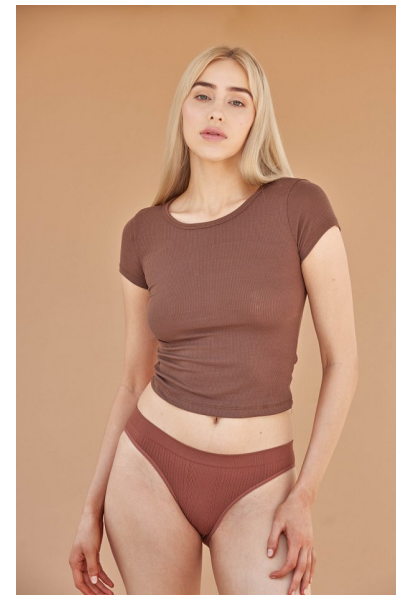

YVETTE

Height 178cm/5'10" Bust 86cm/34" Waist 61cm/24" Hips 91cm/36" Shoe 10
US Hair Dark Blonde Eyes Blue/Green

206 W. 4th Street, Suite 425, Santa Ana, CA 92701
949-232-6978 | info@willowmodelmanagement.com