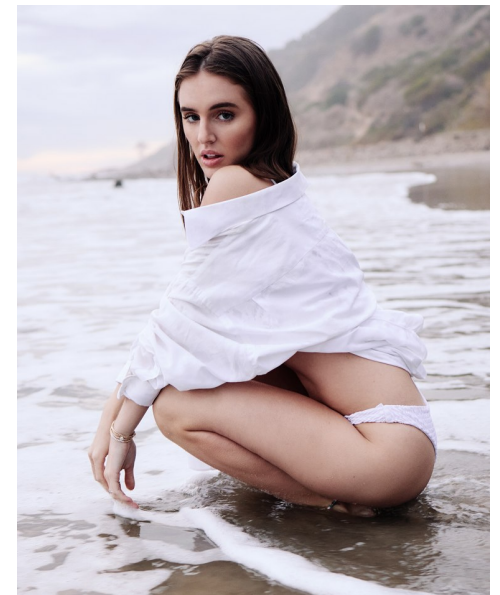

BRI

Height 173cm/5'8" Bust 81cm/32" Waist 58cm/23" Hips 89cm/35" Dress 2
US Shoe 7.5 US Hair Light Brown Eyes Blue

206 W. 4th Street, Suite 425, Santa Ana, CA 92701
949-232-6978 | info@willowmodelmanagement.com