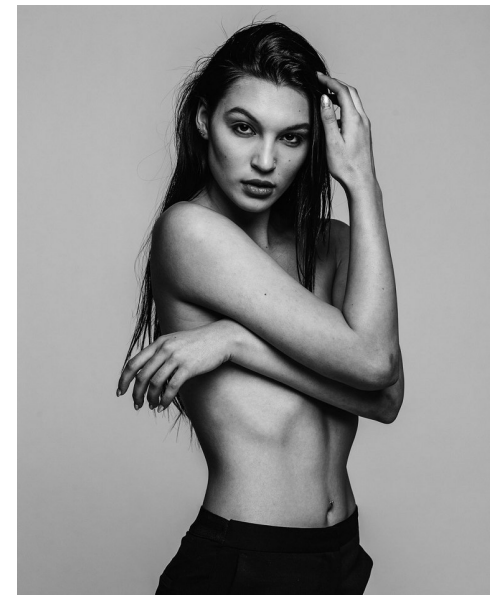

MARIAH

Height 178cm/5'10" Bust 81cm/32" Waist 66cm/26" Hips 92cm/36"
Dress 2-4 US Shoe 9.5 US Hair Brown Eyes Brown

WILLOW
MODEL MANAGEMENT

206 W. 4th Street, Suite 425, Santa Ana, CA 92701
949-232-6978 | info@willowmodelmanagement.com