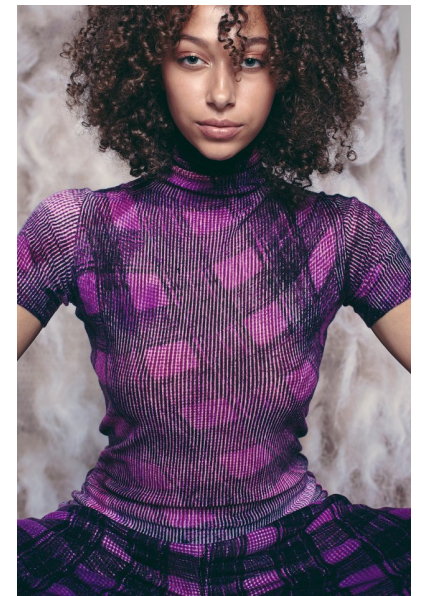

JULIA L.

Height 178cm/5'10" Bust 81cm/32" Waist 63cm/25" Hips 89cm/35"
Dress 2 US Shoe 8.5 US Hair Light Brown Eyes Blue/Green

WILLOW
MODEL MANAGEMENT

206 W. 4th Street, Suite 425, Santa Ana, CA 92701
949-232-6978 | info@willowmodelmanagement.com