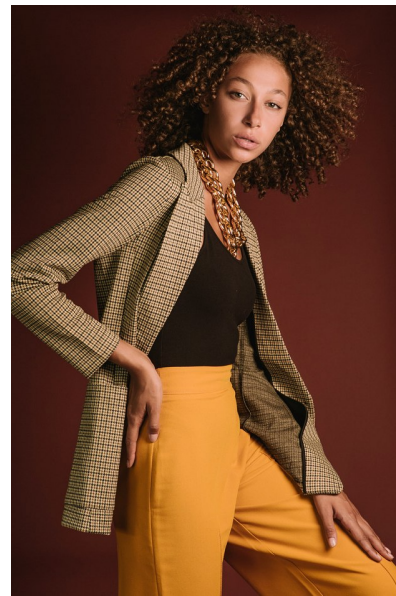

JULIA L.

Height 178cm/5'10" Bust 81cm/32" Waist 63cm/25" Hips 89cm/35"
Dress 2 US Shoe 8.5 US Hair Light Brown Eyes Blue/Green

WILLOW
MODEL MANAGEMENT

206 W. 4th Street, Suite 425, Santa Ana, CA 92701
949-232-6978 | info@willowmodelmanagement.com