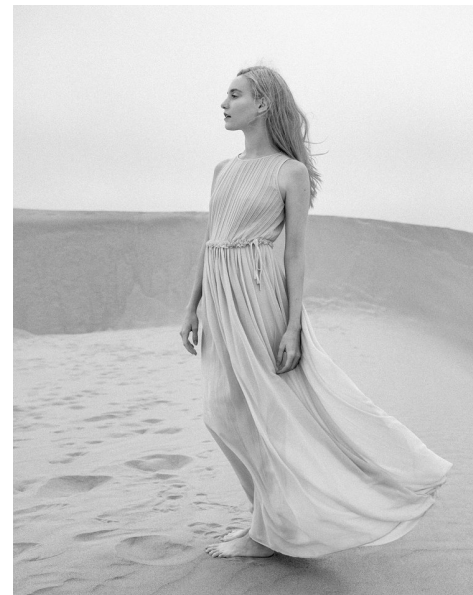

VALERIE

Height 173cm/5'8" Bust 76cm/30" Waist 58cm/23" Hips 86cm/34" Dress 0
US Shoe 8 US Hair Auburn Eyes Blue/Green

WILLOW
MODEL MANAGEMENT

206 W. 4th Street, Suite 425, Santa Ana, CA 92701
949-232-6978 | info@willowmodelmanagement.com