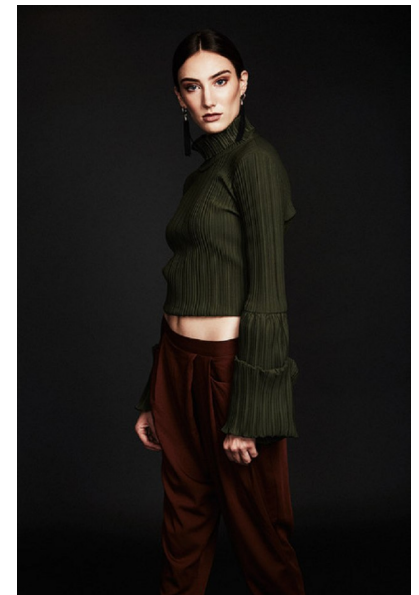

NATALIA

Height 178cm/5'10" Bust 81cm/32" Waist 61cm/24" Hips 86cm/34"

Dress 2 US Shoe 7 US Hair Auburn Eyes Blue

WILLOW
MODEL MANAGEMENT

206 W. 4th Street, Suite 425, Santa Ana, CA 92701
949-232-6978 | info@willowmodelmanagement.com