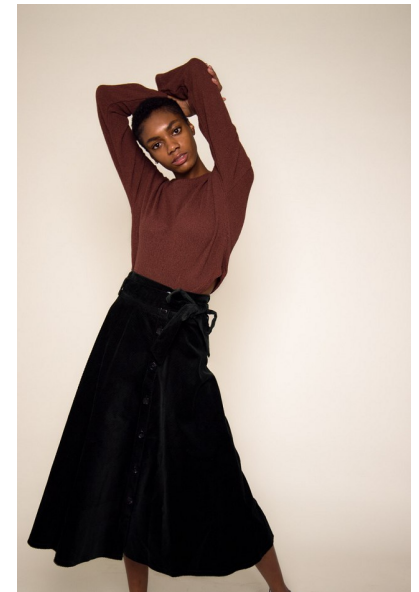

LADAE

Height 178cm/5'10" Bust 81cm/32" Waist 61cm/24" Hips 86cm/34"
Dress 0-2 US Shoe 8.5 US Hair Black Eyes Brown

WILLOW
MODEL MANAGEMENT

206 W. 4th Street, Suite 425, Santa Ana, CA 92701
949-232-6978 | info@willowmodelmanagement.com