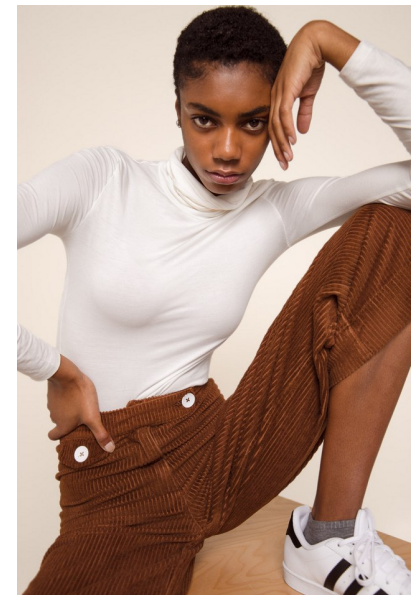

LADAE

Height 178cm/5'10" Bust 81cm/32" Waist 61cm/24" Hips 86cm/34"
Dress 0-2 US Shoe 8.5 US Hair Black Eyes Brown

WILLOW
MODEL MANAGEMENT

206 W. 4th Street, Suite 425, Santa Ana, CA 92701
949-232-6978 | info@willowmodelmanagement.com