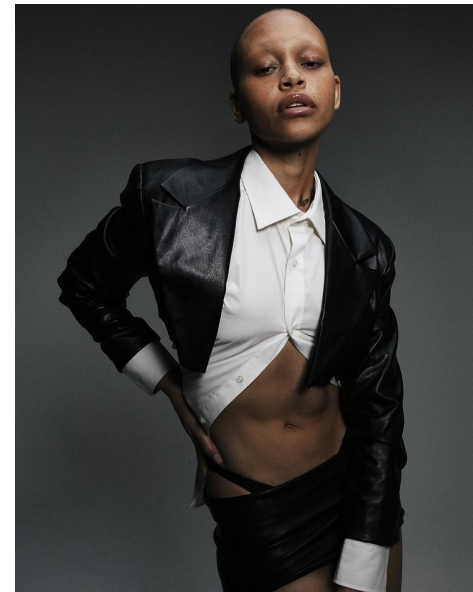

## FITZ

Height 175cm/5'9" Bust 81cm/32" Waist 71cm/28" Hips 109cm/43"  
Shoe 9.5 US Hair Brown Eyes Brown

206 W. 4th Street, Suite 425, Santa Ana, CA 92701  
949-232-6978 | info@willowmodelmanagement.com