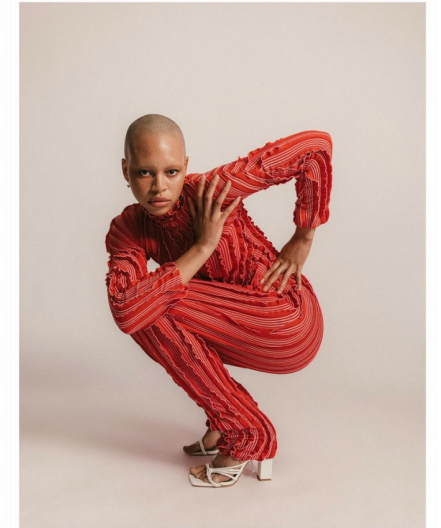

## FITZ

Height 175cm/5'9" Bust 81cm/32" Waist 71cm/28" Hips 109cm/43"  
Shoe 9.5 US Hair Brown Eyes Brown

206 W. 4th Street, Suite 425, Santa Ana, CA 92701  
949-232-6978 | info@willowmodelmanagement.com