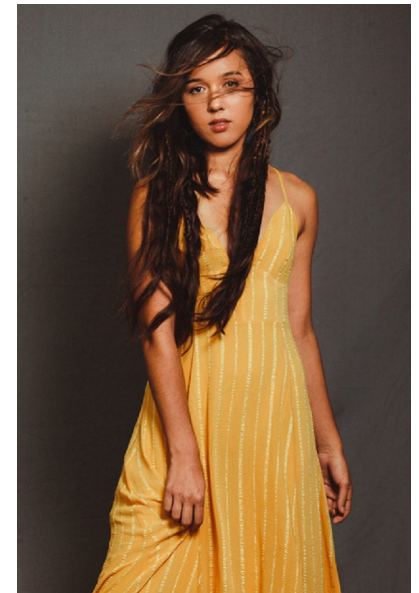

KALEY

Height 174cm/5'8.5" Bust 76cm/30" Waist 61cm/24" Hips 86cm/34"
Dress 2 US Shoe 8 US (kids) Hair Brown Eyes Brown

WILLOW
MODEL MANAGEMENT

206 W. 4th Street, Suite 425, Santa Ana, CA 92701
949-232-6978 | info@willowmodelmanagement.com