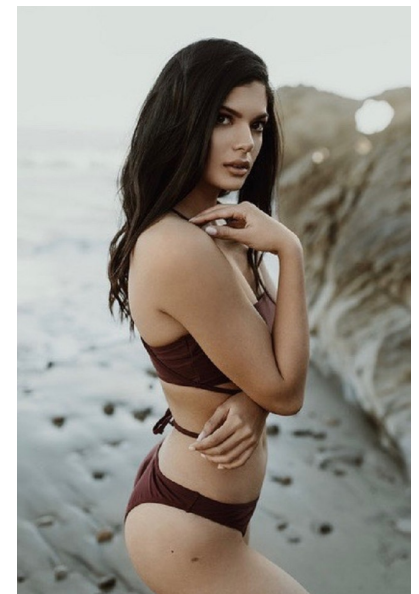

GABI

Height 170cm/5'7" Bust 81cm/32" Waist 61cm/24" Hips 92cm/36" Dress 2
US Shoe 8 US Hair Brown Eyes Brown

WILLOW
MODEL MANAGEMENT

206 W. 4th Street, Suite 425, Santa Ana, CA 92701
949-232-6978 | info@willowmodelmanagement.com