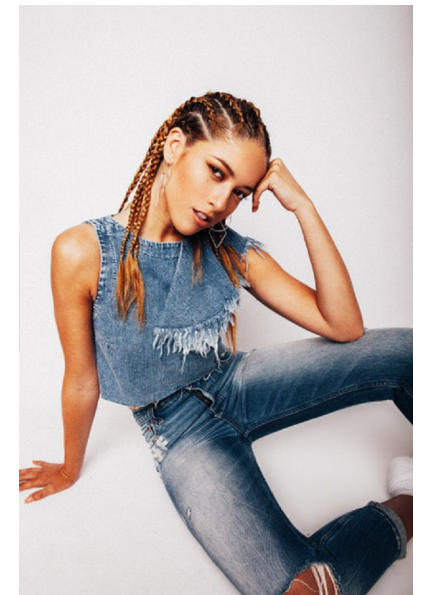

CLEMENTYNE

Height 173cm/5'8" Bust 86cm/34" Waist 66cm/26" Hips 94cm/37" Dress 4
US Shoe 6.5 US Hair Brown Eyes Brown

206 W. 4th Street, Suite 425, Santa Ana, CA 92701
949-232-6978 | info@willowmodelmanagement.com