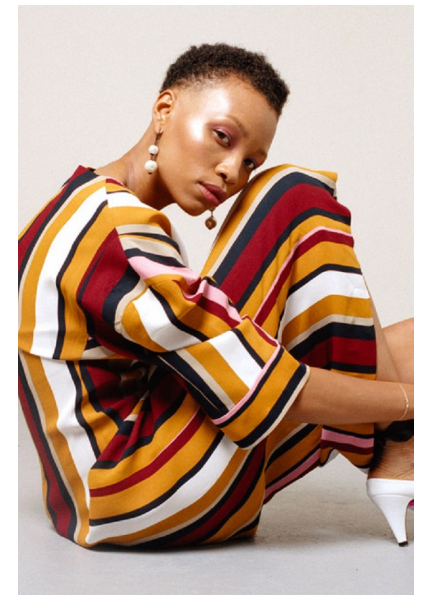

AYANNA

Height 173cm/5'8" Bust 81cm/32" Waist 63cm/25" Hips 89cm/35" Dress 2
US Shoe 8 US Hair Brown Eyes Hazel

206 W. 4th Street, Suite 425, Santa Ana, CA 92701
949-232-6978 | info@willowmodelmanagement.com