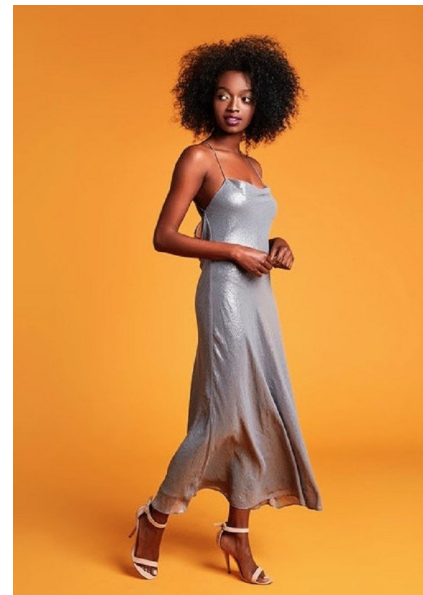

## ALEXIS

Height 173cm/5'8" Bust 81cm/32" Waist 63cm/25" Hips 86cm/34" Dress 2  
US Shoe 7.5 US Hair Black Eyes Brown

206 W. 4th Street, Suite 425, Santa Ana, CA 92701  
949-232-6978 | [info@willowmodelmanagement.com](mailto:info@willowmodelmanagement.com)