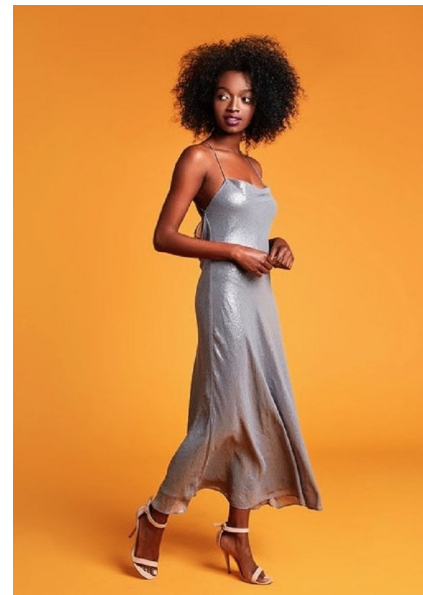

ALEXIS B.

Height 173cm/5'8" Bust 81cm/32" Waist 63cm/25" Hips 86cm/34" Dress 2
US Shoe 7.5 US Hair Black Eyes Brown

206 W. 4th Street, Suite 425, Santa Ana, CA 92701
949-232-6978 | info@willowmodelmanagement.com