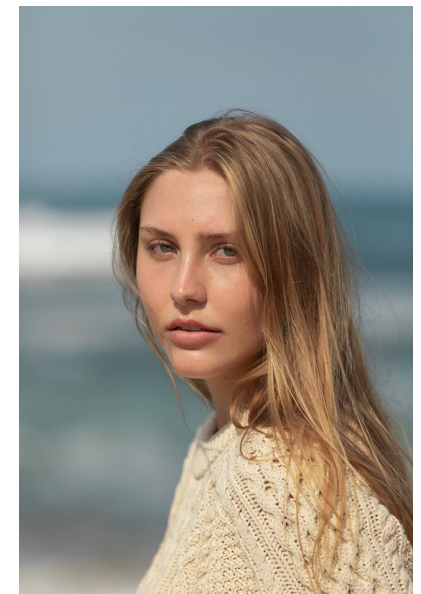

HANNAH

Height 175cm/5'9" Bust 86cm/34" Waist 66cm/26" Hips 90cm/35.5"
Dress 2-4 US Shoe 11 US Hair Blonde Eyes Green

WILLOW
MODEL MANAGEMENT

206 W. 4th Street, Suite 425, Santa Ana, CA 92701
949-232-6978 | info@willowmodelmanagement.com