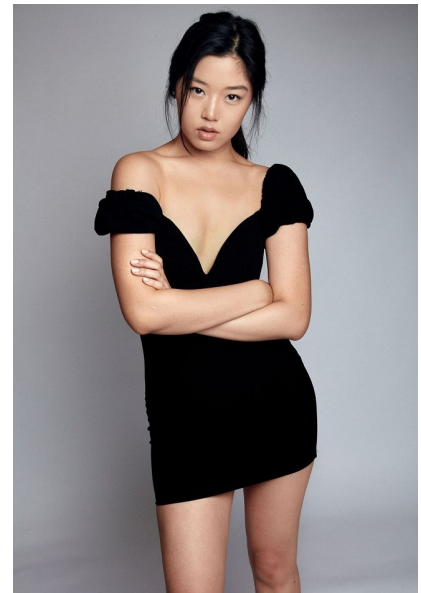

CHLOE

Height 175cm/5'9" Bust 86cm/34" Waist 66cm/26" Hips 96cm/38" Dress 6
US Shoe 8 US Hair Brown Eyes Brown

WILLOW
MODEL MANAGEMENT

206 W. 4th Street, Suite 425, Santa Ana, CA 92701
949-232-6978 | info@willowmodelmanagement.com