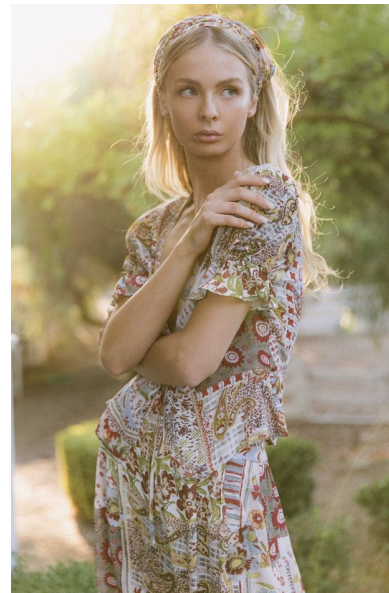

SARAH M.

Height 175cm/5'9" Bust 81cm/32" Waist 64cm/25" Hips 92cm/36" Dress 2
US Shoe 7 US Hair Blonde Eyes Blue

WILLOW
MODEL MANAGEMENT

206 W. 4th Street, Suite 425, Santa Ana, CA 92701
949-232-6978 | info@willowmodelmanagement.com