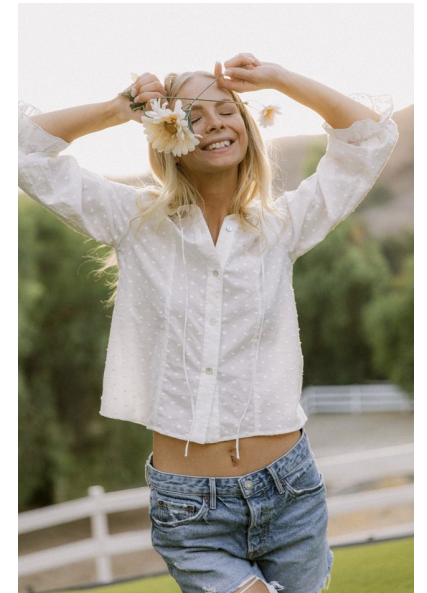

SARAH M.

Height 175cm/5'9" Bust 81cm/32" Waist 64cm/25" Hips 92cm/36" Dress 2
US Shoe 7 US Hair Blonde Eyes Blue

WILLOW
MODEL MANAGEMENT

206 W. 4th Street, Suite 425, Santa Ana, CA 92701
949-232-6978 | info@willowmodelmanagement.com