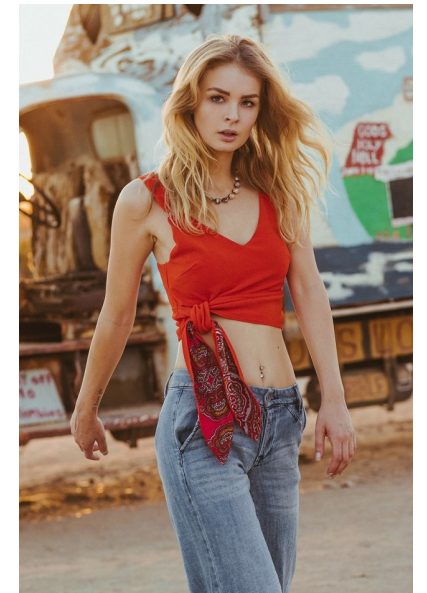

SARAH M.

Height 175cm/5'9" Bust 81cm/32" Waist 64cm/25" Hips 92cm/36" Dress 2
US Shoe 7 US Hair Blonde Eyes Blue

WILLOW
MODEL MANAGEMENT

206 W. 4th Street, Suite 425, Santa Ana, CA 92701
949-232-6978 | info@willowmodelmanagement.com