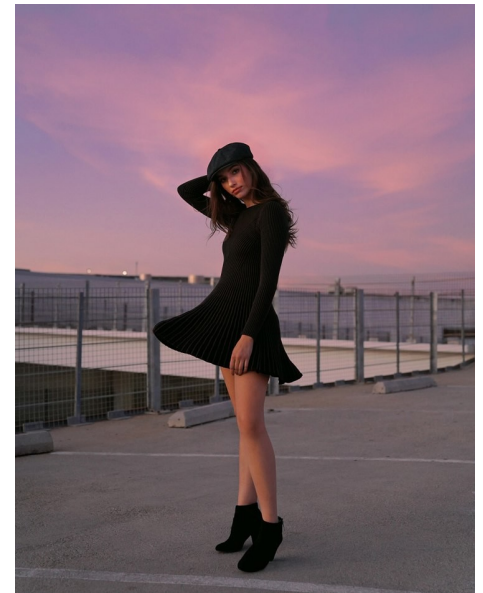

## MARIE

Height 173cm/5'8" Bust 81cm/32" Waist 66cm/26" Hips 94cm/37" Dress 4  
US Shoe 8 US Hair Brown Eyes Blue

WILLOW  
MODEL MANAGEMENT

206 W. 4th Street, Suite 425, Santa Ana, CA 92701  
949-232-6978 | [info@willowmodelmanagement.com](mailto:info@willowmodelmanagement.com)