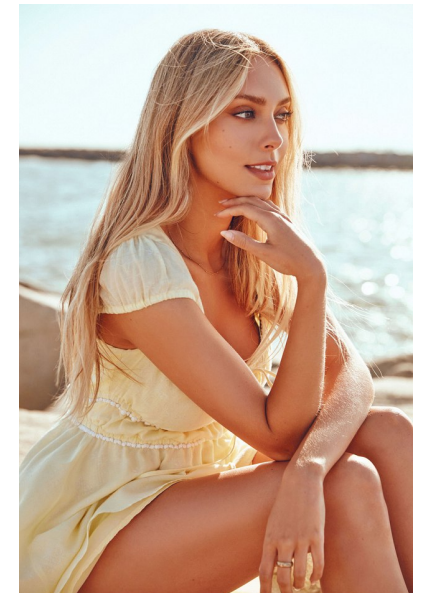

LINDSEY

Height 170cm/5'7" Bust 81cm/32" Waist 61cm/24" Hips 89cm/35" Dress 2
US Shoe 6.5 US Hair Blonde Eyes Green

WILLOW
MODEL MANAGEMENT

206 W. 4th Street, Suite 425, Santa Ana, CA 92701
949-232-6978 | info@willowmodelmanagement.com