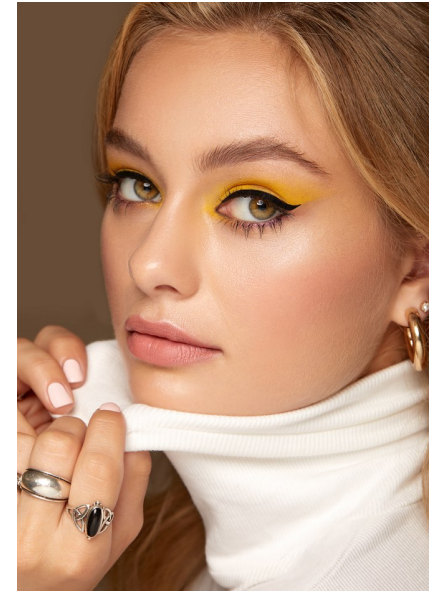

## KASSIE

Height 173cm/5'8" Bust 81cm/32" Waist 64cm/25" Hips 89cm/35" Dress 2  
US Shoe 8 US Hair Blonde Eyes Green

WILLOW  
MODEL MANAGEMENT

206 W. 4th Street, Suite 425, Santa Ana, CA 92701  
949-232-6978 | [info@willowmodelmanagement.com](mailto:info@willowmodelmanagement.com)