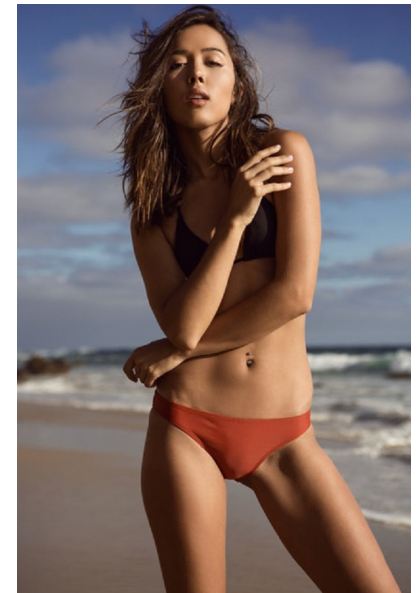

## KALEY

Height 174cm/5'8.5" Bust 76cm/30" Waist 61cm/24" Hips 86cm/34" Dress 2  
US Shoe 8 US Hair Brown Eyes Brown

WILLOW  
MODEL MANAGEMENT

206 W. 4th Street, Suite 425, Santa Ana, CA 92701  
949-232-6978 | [info@willowmodelmanagement.com](mailto:info@willowmodelmanagement.com)