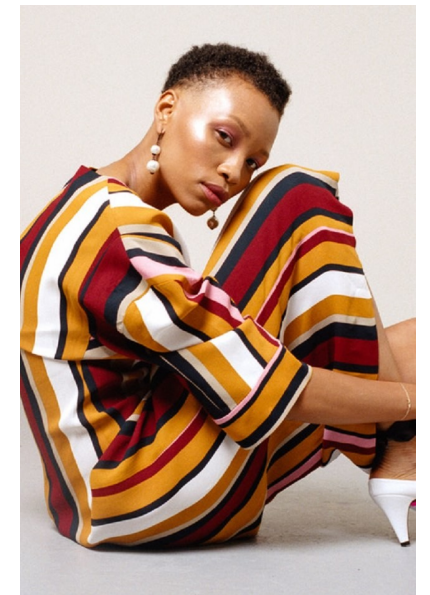

AYANNA

Height 173cm/5'8" Bust 81cm/32" Waist 63cm/25" Hips 89cm/35" Dress 2
US Shoe 8 US Hair Brown Eyes Hazel

WILLOW
MODEL MANAGEMENT

206 W. 4th Street, Suite 425, Santa Ana, CA 92701
949-232-6978 | info@willowmodelmanagement.com