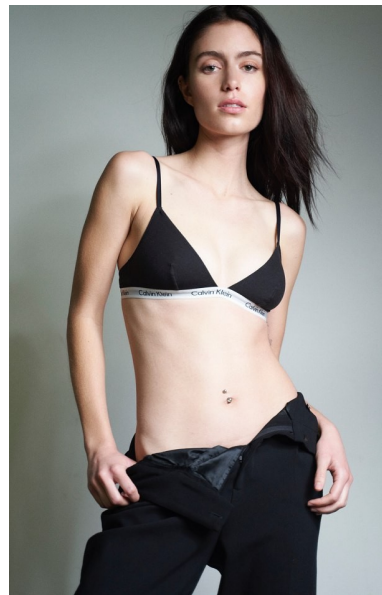

ARABELLA

Height 177cm/5'9.5" Bust 81cm/32" Waist 62cm/24.5" Hips 88cm/34.5"

Dress 2 US Shoe 9 US Hair Brown Eyes Hazel

WILLOW
MODEL MANAGEMENT

206 W. 4th Street, Suite 425, Santa Ana, CA 92701
949-232-6978 | info@willowmodelmanagement.com