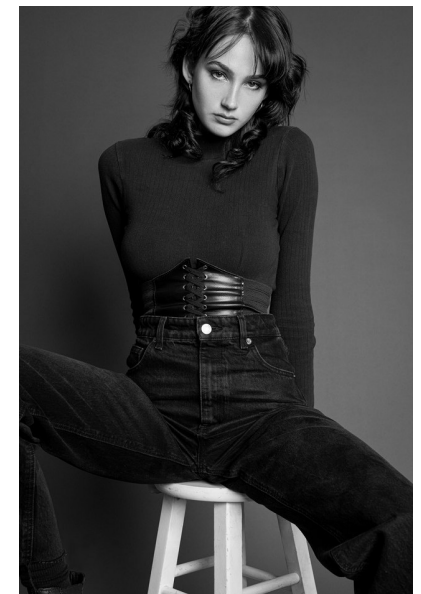

BELLA

Height 182cm/5'11.5" Bust 81cm/32" Waist 63cm/25" Hips 90cm/35.5"
Dress 2-4 US Shoe 9.5 US Hair Brown Eyes Green

WILLOW
MODEL MANAGEMENT

206 W. 4th Street, Suite 425, Santa Ana, CA 92701
949-232-6978 | info@willowmodelmanagement.com