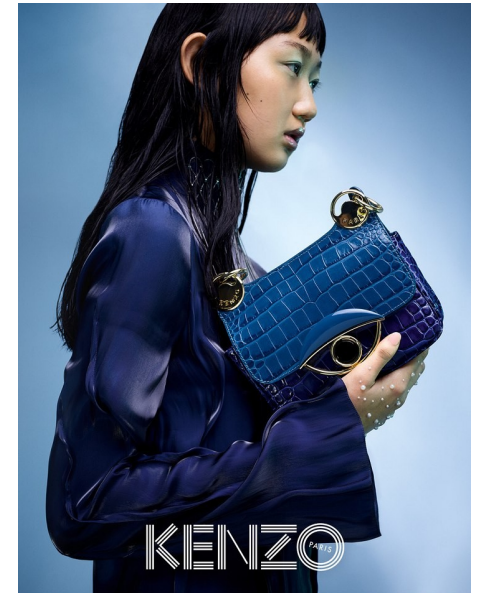

YERIM

Height 178cm/5'10" Bust 79cm/31" Waist 58cm/23" Hips 86cm/34" Dress 2  
US Shoe 8 US Hair Brown Eyes Brown

WILLOW  
MODEL MANAGEMENT

206 W. 4th Street, Suite 425, Santa Ana, CA 92701  
949-232-6978 | info@willowmodelmanagement.com