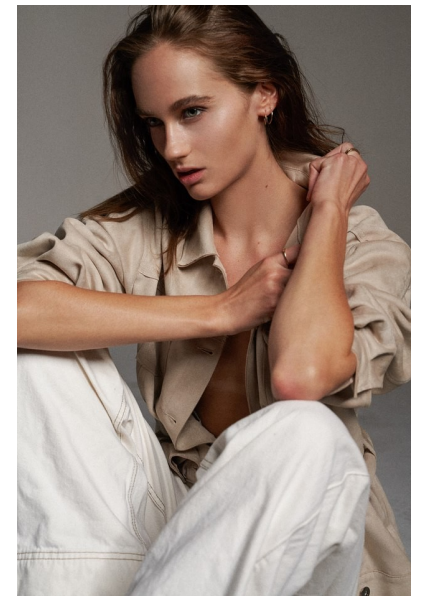

TIJANA

Height 178cm/5'10" Bust 81cm/32" Waist 63cm/25" Hips 91cm/36" Dress 4
US Shoe 9.5 US Hair Blonde Eyes Blue/Green

WILLOW
MODEL MANAGEMENT

206 W. 4th Street, Suite 425, Santa Ana, CA 92701
949-232-6978 | info@willowmodelmanagement.com