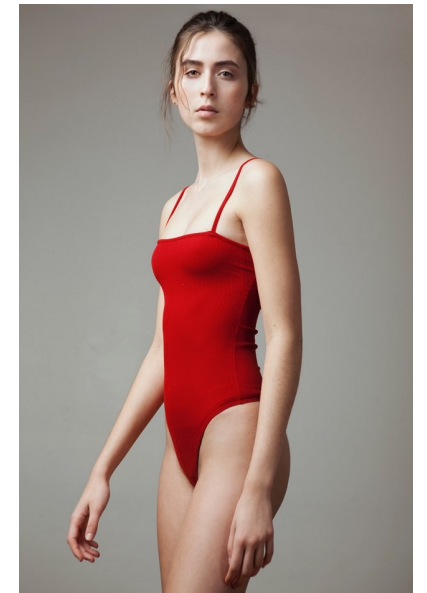

## SARAH

Height 179cm/5'10.5" Bust 81cm/32" Waist 64cm/25" Hips 92cm/36"  
Dress 2-4 US Shoe 10 US Hair Brown Eyes Hazel

WILLOW  
MODEL MANAGEMENT

206 W. 4th Street, Suite 425, Santa Ana, CA 92701  
949-232-6978 | [info@willowmodelmanagement.com](mailto:info@willowmodelmanagement.com)