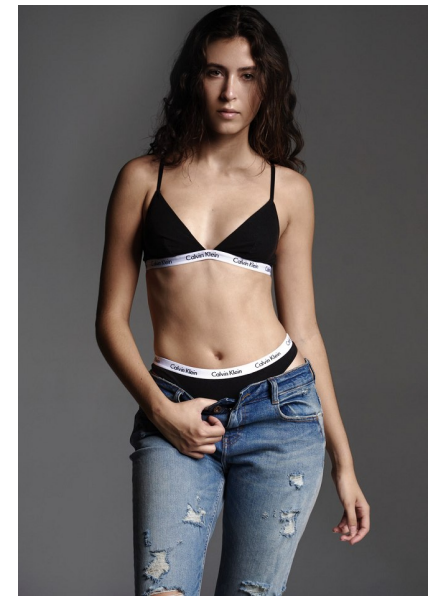

## SARAH

Height 179cm/5'10.5" Bust 81cm/32" Waist 64cm/25" Hips 92cm/36"  
Dress 2-4 US Shoe 10 US Hair Brown Eyes Hazel

WILLOW  
MODEL MANAGEMENT

206 W. 4th Street, Suite 425, Santa Ana, CA 92701  
949-232-6978 | [info@willowmodelmanagement.com](mailto:info@willowmodelmanagement.com)