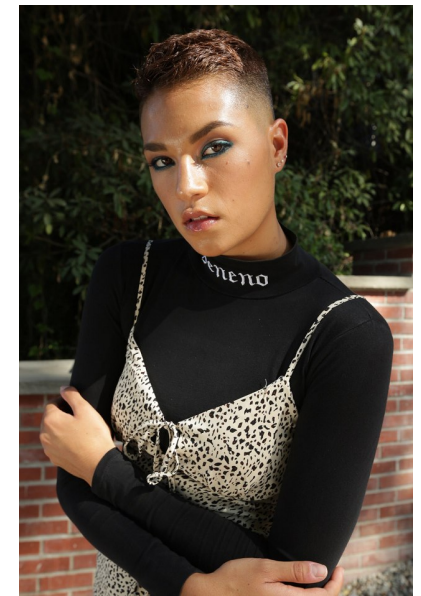

LILLY

Height 178cm/5'10" Bust 86cm/34" Waist 69cm/27" Hips 92cm/36"
Dress 4-6 US Shoe 9 US (kids) Hair Brown Eyes Hazel

WILLOW
MODEL MANAGEMENT

206 W. 4th Street, Suite 425, Santa Ana, CA 92701
949-232-6978 | info@willowmodelmanagement.com