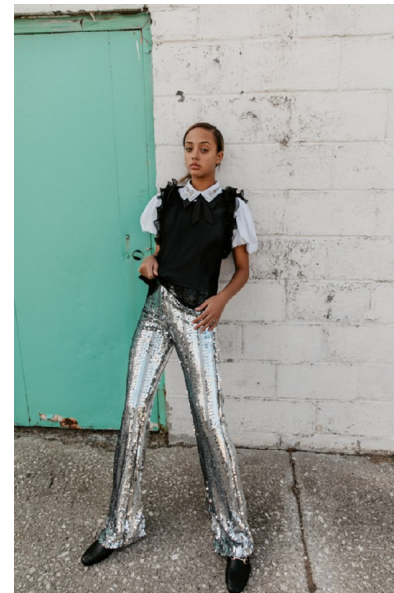

BRI

Height 178cm/5'10" Bust 84cm/33" Waist 69cm/27" Hips 94cm/37"
Dress 2-4 US Shoe 8.5 US Hair Brown Eyes Brown

206 W. 4th Street, Suite 425, Santa Ana, CA 92701
949-232-6978 | info@willowmodelmanagement.com