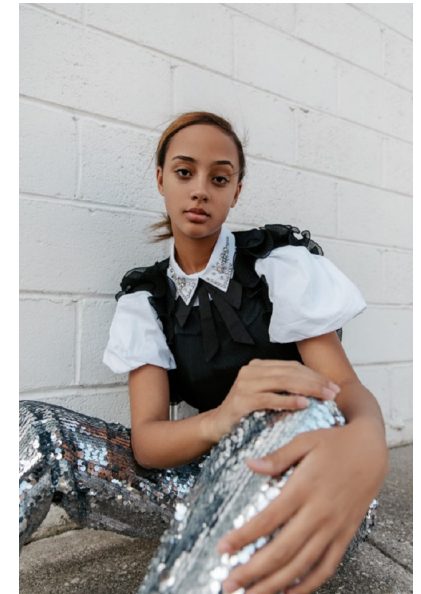

BRI

Height 178cm/5'10" Bust 84cm/33" Waist 69cm/27" Hips 94cm/37"
Dress 2-4 US Shoe 8.5 US Hair Brown Eyes Brown

206 W. 4th Street, Suite 425, Santa Ana, CA 92701
949-232-6978 | info@willowmodelmanagement.com