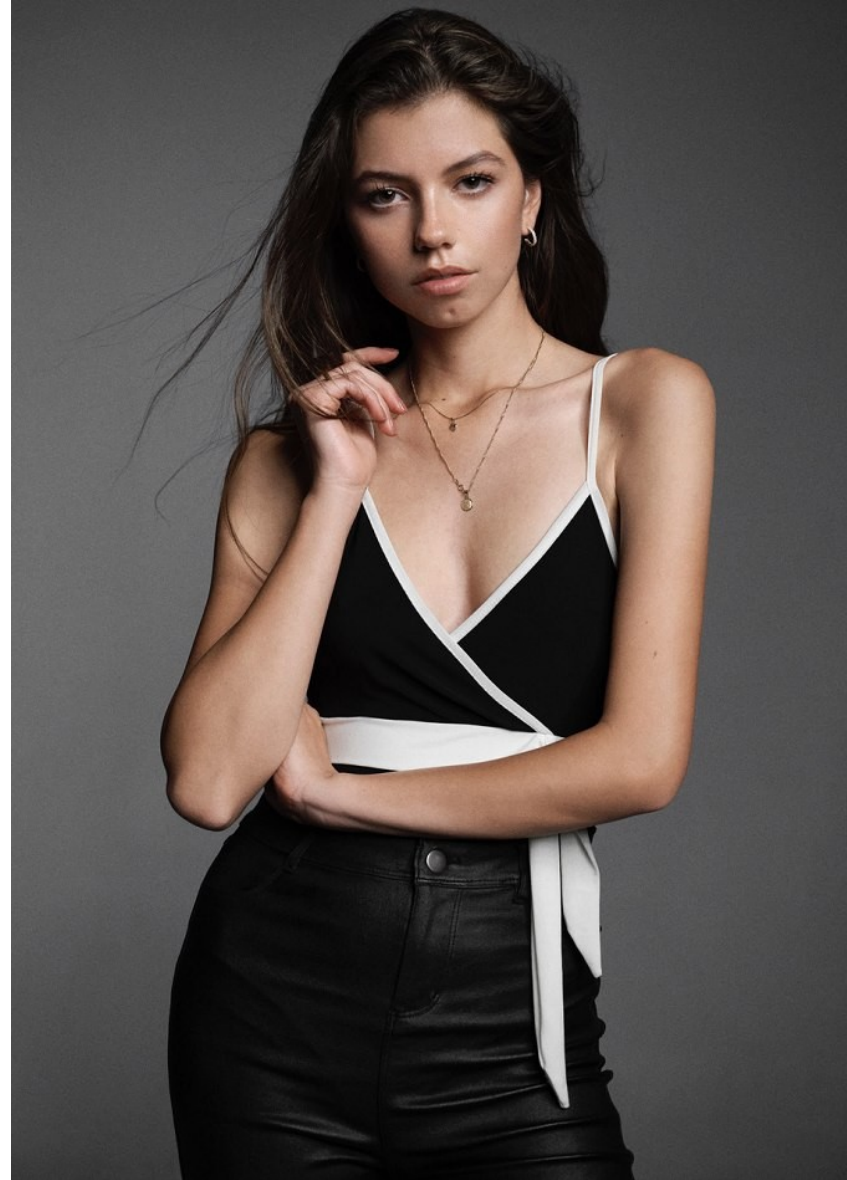

## MAKENA

Height 178cm/5'10"   Bust 81cm/32"   Waist 63cm/25"   Hips 89cm/35"   Dress 2 US   Shoe 10 US   Hair Brown   Eyes Hazel