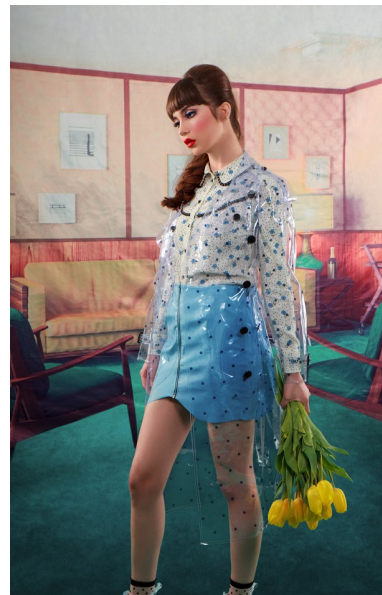

KATY

Height 177cm/5'9.5" Bust 81cm/32" Waist 63cm/25" Hips 89cm/35"
Dress 2 US Shoe 8.5 US Hair Brown Eyes Hazel

WILLOW
MODEL MANAGEMENT

26341 Jefferson Ave. Suite F, Murrieta CA 92562
951-600-7000 | info@willowmodelmanagement.com