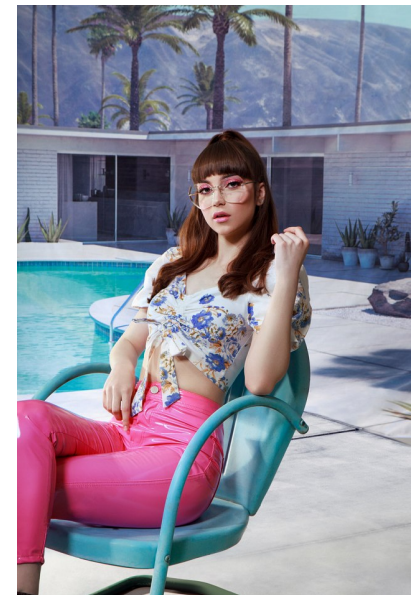

KATY

Height 177cm/5'9.5" Bust 81cm/32" Waist 63cm/25" Hips 89cm/35"
Dress 2 US Shoe 8.5 US Hair Brown Eyes Hazel

WILLOW
MODEL MANAGEMENT

26341 Jefferson Ave. Suite F, Murrieta CA 92562
951-600-7000 | info@willowmodelmanagement.com